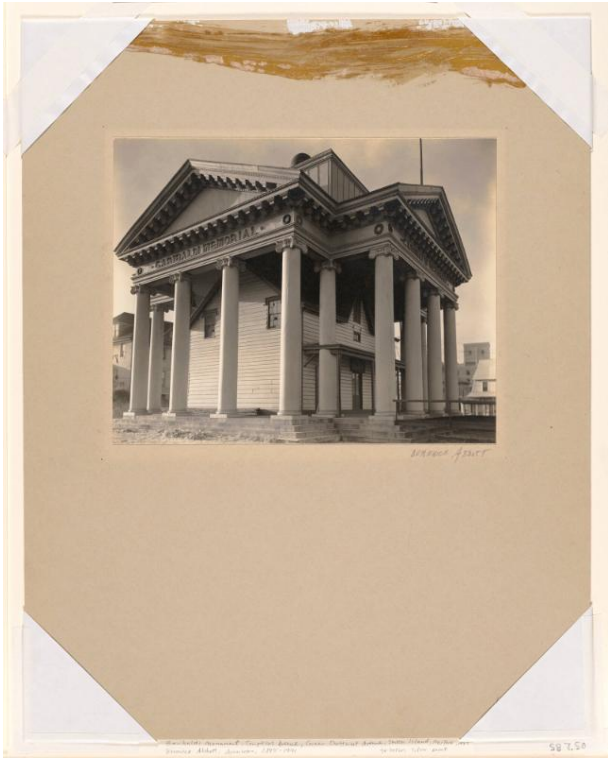

Basic Detail Report

Garibaldi Memorial: Tompkins Avenue, Corner Chestnut Avenue, Staten Island, New York

Date

1937

Primary Maker

Berenice Abbott

Medium

gelatin silver print

Dimensions

7 5/16 x 9 9/16 in. (18.6 x 24.3 cm)