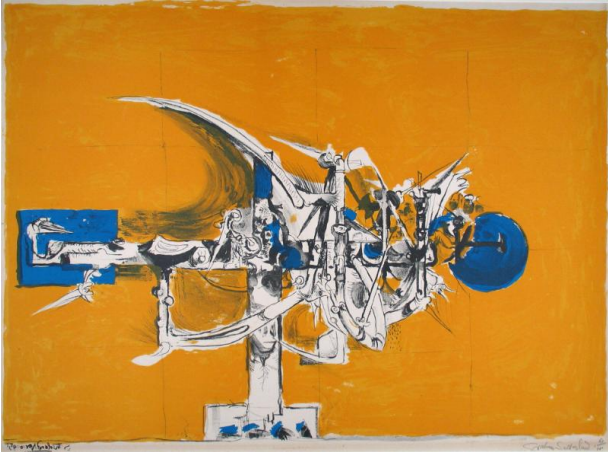

Basic Detail Report

Thorn Cross

Date

1955

Primary Maker

Graham Sutherland

Medium

color lithograph