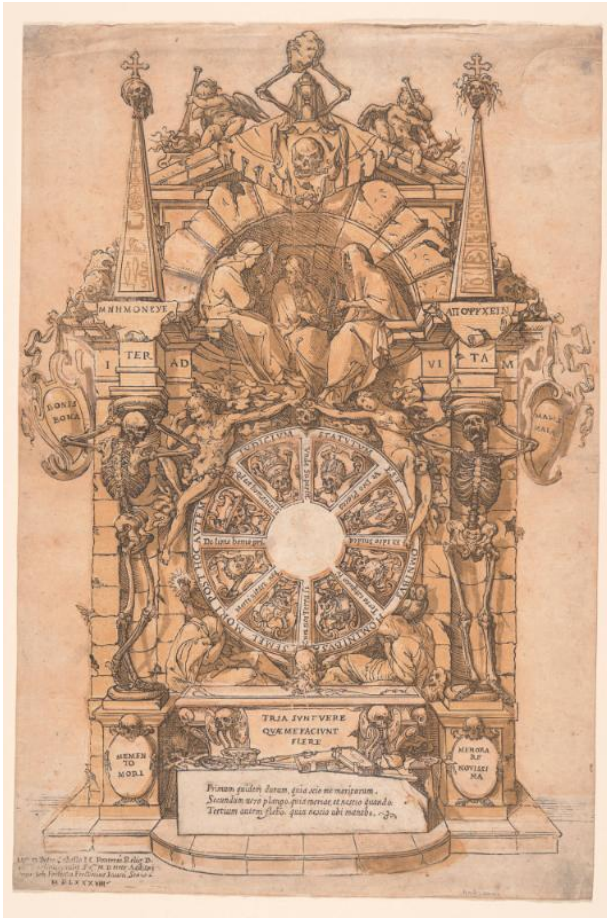

Basic Detail Report

Emblems of Death

Date

1588

Primary Maker

Andrea Andreani

Medium

Chiaroscuro woodcut

Dimensions

20 1/8 x 13 7/16 in. (51.1 x 34.1 cm)